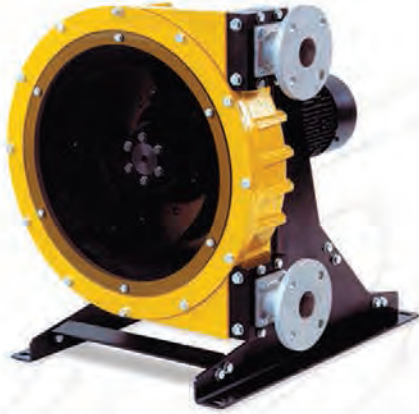

FMP / RBT Series