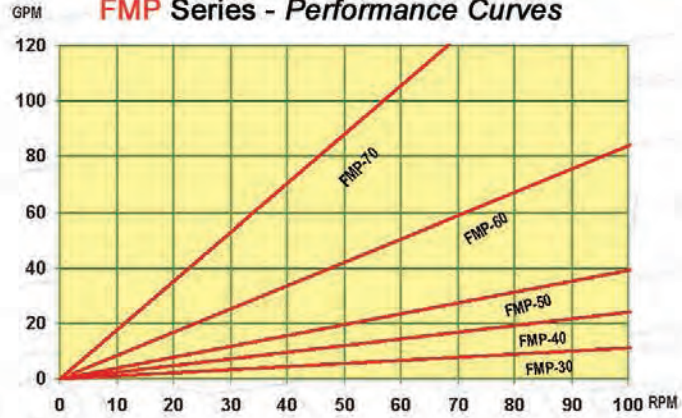

FMP Series - Performance Curves

	FMP-30	FMP-40	FMP-50	FMP-60	FMP-70
CAPACITY	11 gal/rev	24 gal/rev	39 gal/rev	84 gal/rev	1.76 gal/rev
MAX FLOW RATE	12 GPM	20 GPM	30 GPM	84 GPM	130 GPM
PRESSURE	115 PSI	115 PSI	115 PSI	115 PSI	115 PSI
CONNECTIONS	1-1/4"	1-1/2"	1-1/2"	2"	2-1/2"
COMPRESSOR	ROLLERS				
REINFORCED HOSES	NATURAL RUBBER • BUNA N • EPDM NATURAL RUBBER (FOOD GRADE) • BUNA (FOOD GRADE) HYPALON (NOT AVAILABLE IN ALL SIZES)