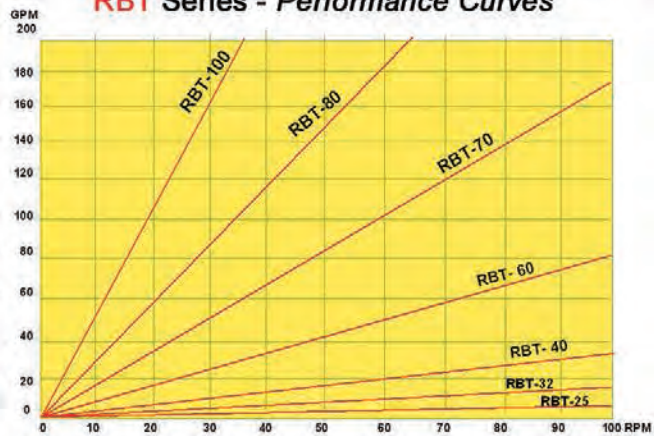

RBT Series - Performance Curves