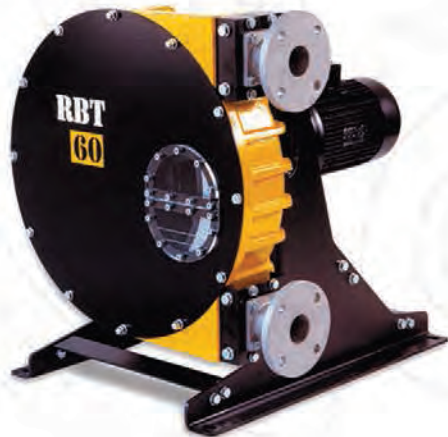

# FMP / RBT Series

**FMP Series - Performance Curves**

	FMP-30	FMP-40	FMP-50	FMP-60	FMP-70
CAPACITY	11 gal/rev	24 gal/rev	39 gal/rev	84 gal/rev	1.76 gal/rev
MAX FLOW RATE	12 GPM	20 GPM	30 GPM	84 GPM	130 GPM
PRESSURE	115 PSI	115 PSI	115 PSI	115 PSI	115 PSI
CONNECTIONS	1-1/4"	1-1/2"	1-1/2"	2"	2-1/2"
COMPRESSOR	ROLLERS				
REINFORCED HOSES	NATURAL RUBBER • BUNA N • EPDM NATURAL RUBBER (FOOD GRADE) • BUNA (FOOD GRADE) HYPALON ( NOT AVAILABLE IN ALL SIZES)				

**RBT Series - Performance Curves**

	RBT-25B	RBT-32B	RBT-40B	RBT-60B	RBT-70	RBT-80	RBT-100
CAPACITY	.08 gal/rev	.17 gal/rev	.35 gal/rev	.84 gal/rev	1.76 gal/rev	3.09 gal/rev	5.28 gal/rev
MAX FLOW RATE	12 GPM	23 GPM	40 GPM	92 GPM	120 GPM	160 GPM	232 GPM
PRESSURE	225 PSI	225 PSF <sup>1/2</sup>	225 PSI	225 PSI	225 PSI	225 PSI	225 PSI
CONNECTIONS	1"	1-1/2"	1-1/2"	2-1/2"	2-1/2"	3"	4"
COMPRESSOR	SHOES						
REINFORCED HOSES	NATURAL RUBBER • BUNA N • EPDM NATURAL RUBBER (FOOD GRADE) • BUNA (FOOD GRADE) HYPALON ( NOT AVAILABLE IN ALL SIZES)						